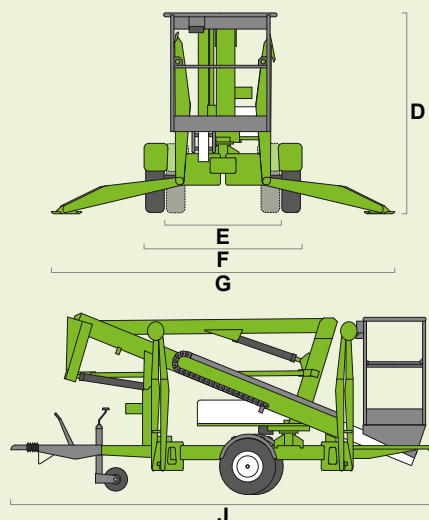

niftylift

120T

(A) 12.2m
40ft

(B) 10.2m
33ft 6in

(C) 6.1m
20ft

200kg
440lbs

1.1m x 0.65m
3ft 7in x 2ft 2in

(D) 1.9m
6ft 3in

(E) 1.1m
3ft 7in

(F) 1.5m
4ft 11in

(G) 3.55m
11ft 8in

(J) 4.5m
14ft 9in

1400kg
3100lbs

11%
6°

niftylift

Chalkdell Drive, Shenley Wood,
Milton Keynes, MK5 6GF
England, United Kingdom
+44 1908 223456
sales@niftylift.com
www.niftylift.com