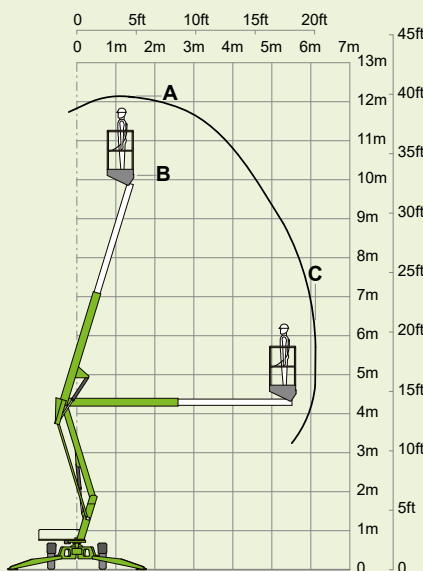

niftylift

120T

(A) 12.2m
40ft

(B) 10.2m
33ft 6in

(C) 6.1m
20ft

200kg
440lbs

1.1m x 0.65m
3ft 7in x 2ft 2in

(D) 1.9m
6ft 3in

(E) 1.1m
3ft 7in

(F) 1.5m
4ft 11in

(G) 3.55m
11ft 8in

(J) 4.5m
14ft 9in

1400kg
3100lbs

11%
6°

niftylift

Chalkdell Drive, Shenley Wood,
Milton Keynes, MK5 6GF
England, United Kingdom
+44 1908 223456
sales@niftylift.com
www.niftylift.com